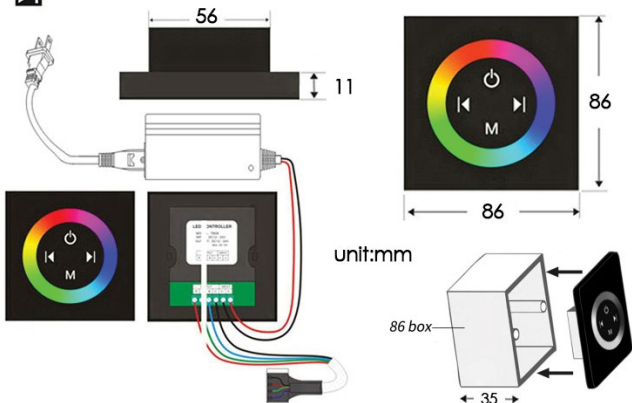

LUXURIOUS TOUCH PANEL CONTROLLED MATTE BLACK THERMOSTATIC RECESSED CEILING MOUNT LED MUSICAL RAINFALL WATERFALL MIST SHOWER SYSTEM WITH HAND SHOWER AND JETTED BODY SPRAYS SPECIFICATIONS

Shower Panel /Hose Material: 304 Stainless Steel
 Shower Head Size: 900*300 mm
 Showerheads Install: Embedded Ceiling Mounted
 Concealed Mixer Install: Wall-Mounted
 LED Shower Head Functions: Rainfall, Waterfall, Mist, Water Column
 Water Pressure: 0.3 MPA
 Water Flow: 16L/min~28L/min
 Shower Accessories Material: Brass
 LED Light: Need to Connect Power
 LED Light Color: 64 Color
 Shower Hose Length: 1.5M
 AC: 100-265V 50/60Hz
 Music: Need Bluetooth

Product shown is only for installation display purpose

Touch Panel Control

- Turn On/Off Control
- MANUAL MODE**
Total 64 colors
- Auto mode setting
- AUTO MODE**
Total 11 Auto mode
- Set the speed of color change, fast/slow

All dimensions and specifications are nominal and may vary. Use actual products for accuracy in critical situations.

Shower Mixer

Product shown is only for installation display purpose

Hand Shower

Flow Rate: 2.0 GPM / 7.6 LPM

Shower Mixer Connections

Body Jet

FEATURES

- Material: Brass
- Base Plate Height: 5-1/8"
- Base Plate Width: 5-1/8"
- Jet Surface Area: 3-1/8"
- Surface Depth: 1/4"
- Adjustment Angle: 5°
- Male NPT Connection: 1/2"
- Maximum Flow Rate: 2.5 GPM (9.5L/min) max @ 80 psi