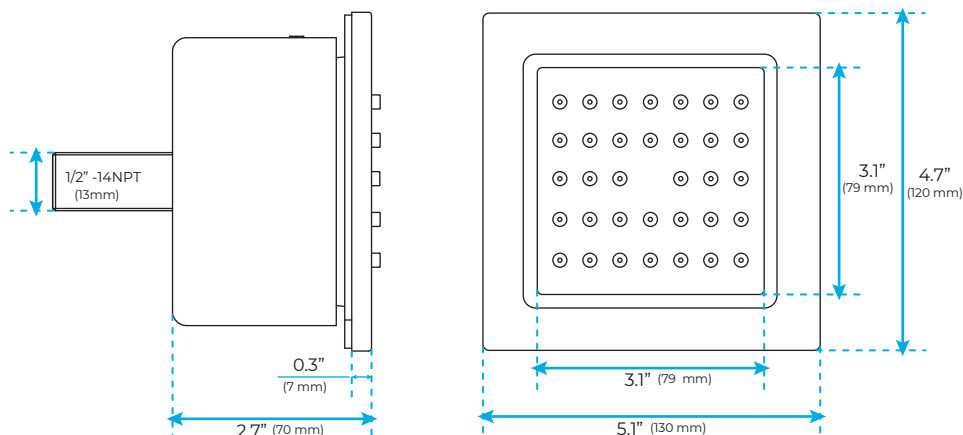

LUXURIOUS TOUCH PANEL CONTROLLED MATTE BLACK THERMOSTATIC RECESSED CEILING MOUNT LED MUSICAL RAINFALL WATERFALL MIST SHOWER SYSTEM WITH HAND SHOWER AND JETTED BODY SPRAYS SPECIFICATIONS

Shower Panel /Hose Material: 304 Stainless Steel
 Shower Head Size: 900*300 mm
 Showerheads Install: Embedded Ceiling Mounted
 Concealed Mixer Install: Wall-Mounted
 LED Shower Head Functions: Rainfall, Waterfall, Mist, Water Column
 Water Pressure: 0.3 MPA
 Water Flow: 16L/min~28L/min
 Shower Accessories Material: Brass
 LED Light: Need to Connect Power
 LED Light Color: 64 Color
 Shower Hose Length: 1.5M
 AC: 100-265V 50/60Hz
 Music: Need Bluetooth

All dimensions and specifications are nominal and may vary. Use actual products for accuracy in critical situations.

Shower Mixer

Product shown is only for installation display purpose

Hand Shower

Flow Rate: 2.0 GPM / 7.6 LPM

Shower Mixer Connections

Body Jet

FEATURES

- Material: Brass
- Base Plate Height: 5-1/8"
- Base Plate Width: 5-1/8"
- Jet Surface Area: 3-1/8"
- Surface Depth: 1/4"
- Adjustment Angle: 5°
- Male NPT Connection: 1/2"
- Maximum Flow Rate: 2.5 GPM (9.5L/min) max @ 80 psi