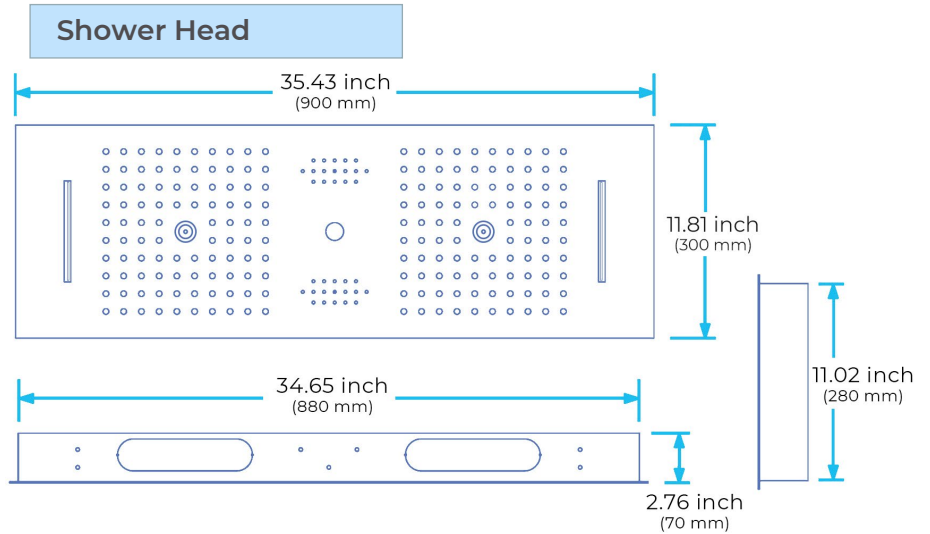

LUXURIOUS TOUCH PANEL CONTROLLED MATTE BLACK THERMOSTATIC RECESSED CEILING MOUNT LED MUSICAL RAINFALL WATERFALL MIST SHOWER SYSTEM WITH HAND SHOWER AND JETTED BODY SPRAYS SPECIFICATIONS

Shower Panel /Hose Material: 304 Stainless Steel
 Shower Head Size: 900*300 mm
 Showerheads Install: Embedded Ceiling Mounted
 Concealed Mixer Install: Wall-Mounted
 LED Shower Head Functions: Rainfall, Waterfall, Mist, Water Column
 Water Pressure: 0.3 MPA
 Water Flow: 16L/min~28L/min
 Shower Accessories Material: Brass
 LED Light: Need to Connect Power
 LED Light Color: 64 Color
 Shower Hose Length: 1.5M
 AC: 100-265V 50/60Hz
 Music: Need Bluetooth

Product shown is only for installation display purpose

Touch Panel Control

- Turn On/Off Control
- MANUAL MODE**
Total 64 colors
- Auto mode setting
- AUTO MODE**
Total 11 Auto mode
- Set the speed of color change, fast/slow

All dimensions and specifications are nominal and may vary. Use actual products for accuracy in critical situations.

Shower Mixer

Product shown is only for installation display purpose

Hand Shower

Flow Rate: 2.0 GPM / 7.6 LPM

Shower Mixer Connections

Body Jet

FEATURES

- Material: Brass
- Base Plate Height: 5-1/8"
- Base Plate Width: 5-1/8"
- Jet Surface Area: 3-1/8"
- Surface Depth: 1/4"
- Adjustment Angle: 5°
- Male NPT Connection: 1/2"
- Maximum Flow Rate: 2.5 GPM (9.5L/min) max @ 80 psi