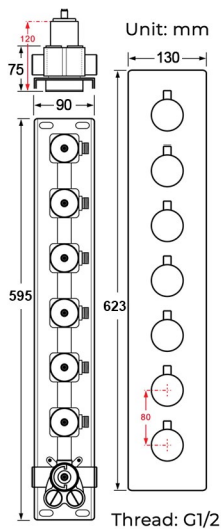

LUXURIOUS TOUCH PANEL CONTROLLED MATTE BLACK THERMOSTATIC RECESSED CEILING MOUNT LED MUSICAL RAINFALL WATERFALL MIST SHOWER SYSTEM WITH HAND SHOWER AND JETTED BODY SPRAYS SPECIFICATIONS

Shower Panel /Hose Material: 304 Stainless Steel
 Shower Head Size: 900*300 mm
 Showerheads Install: Embedded Ceiling Mounted
 Concealed Mixer Install: Wall-Mounted
 LED Shower Head Functions: Rainfall, Waterfall, Mist, Water Column
 Water Pressure: 0.3 MPA
 Water Flow: 16L/min~28L/min
 Shower Accessories Material: Brass
 LED Light: Need to Connect Power
 LED Light Color: 64 Color
 Shower Hose Length: 1.5M
 AC: 100-265V 50/60Hz
 Music: Need Bluetooth

Product shown is only for installation display purpose

Touch Panel Control

- Turn On/Off Control
- MANUAL MODE**
Total 64 colors
- Auto mode setting
- AUTO MODE**
Total 11 Auto mode
- Set the speed of color change, fast/slow

All dimensions and specifications are nominal and may vary. Use actual products for accuracy in critical situations.

Shower Mixer

Product shown is only for installation display purpose

Hand Shower

Flow Rate: 2.0 GPM / 7.6 LPM

Shower Mixer Connections

Body Jet

FEATURES

- Material: Brass
- Base Plate Height: 5-1/8"
- Base Plate Width: 5-1/8"
- Jet Surface Area: 3-1/8"
- Surface Depth: 1/4"
- Adjustment Angle: 5°
- Male NPT Connection: 1/2"
- Maximum Flow Rate: 2.5 GPM (9.5L/min) max @ 80 psi