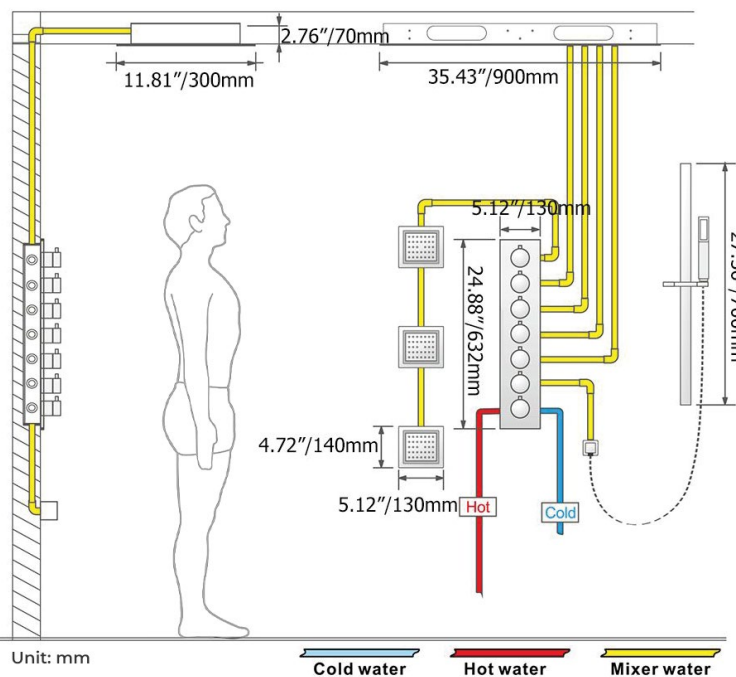

LUXURIOUS TOUCH PANEL CONTROLLED MATTE BLACK THERMOSTATIC RECESSED CEILING MOUNT LED MUSICAL RAINFALL WATERFALL MIST SHOWER SYSTEM WITH HAND SHOWER AND JETTED BODY SPRAYS SPECIFICATIONS

Shower Panel /Hose Material: 304 Stainless Steel
 Shower Head Size: 900*300 mm
 Showerheads Install: Embedded Ceiling Mounted
 Concealed Mixer Install: Wall-Mounted
 LED Shower Head Functions: Rainfall, Waterfall, Mist, Water Column
 Water Pressure: 0.3 MPA
 Water Flow: 16L/min~28L/min
 Shower Accessories Material: Brass
 LED Light: Need to Connect Power
 LED Light Color: 64 Color
 Shower Hose Length: 1.5M
 AC: 100-265V 50/60Hz
 Music: Need Bluetooth

Product shown is only for installation display purpose

Touch Panel Control

- Turn On/Off Control
- MANUAL MODE**
Total 64 colors
- Auto mode setting
- AUTO MODE**
Total 11 Auto mode
- Set the speed of color change, fast/slow

All dimensions and specifications are nominal and may vary. Use actual products for accuracy in critical situations.

Shower Mixer

Product shown is only for installation display purpose

Hand Shower

Flow Rate: 2.0 GPM / 7.6 LPM

Shower Mixer Connections

Body Jet

FEATURES

- Material: Brass
- Base Plate Height: 5-1/8"
- Base Plate Width: 5-1/8"
- Jet Surface Area: 3-1/8"
- Surface Depth: 1/4"
- Adjustment Angle: 5°
- Male NPT Connection: 1/2"
- Maximum Flow Rate: 2.5 GPM (9.5L/min) max @ 80 psi