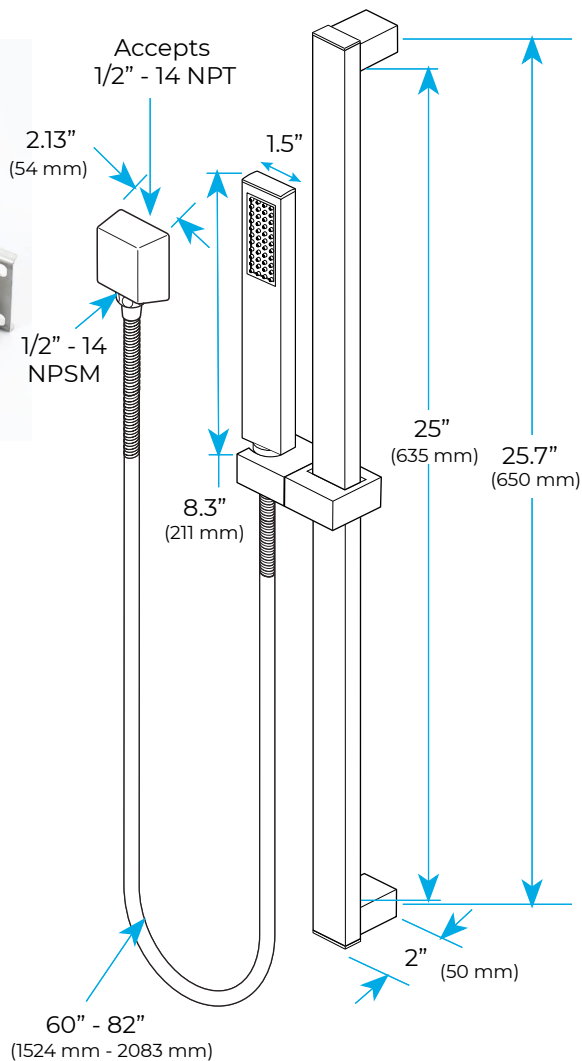

LUXURIOUS TOUCH PANEL CONTROLLED MATTE BLACK THERMOSTATIC RECESSED CEILING MOUNT LED MUSICAL RAINFALL WATERFALL MIST SHOWER SYSTEM WITH HAND SHOWER AND JETTED BODY SPRAYS SPECIFICATIONS

Shower Panel /Hose Material: 304 Stainless Steel
 Shower Head Size: 900*300 mm
 Showerheads Install: Embedded Ceiling Mounted
 Concealed Mixer Install: Wall-Mounted
 LED Shower Head Functions: Rainfall, Waterfall, Mist, Water Column
 Water Pressure: 0.3 MPA
 Water Flow: 16L/min~28L/min
 Shower Accessories Material: Brass
 LED Light: Need to Connect Power
 LED Light Color: 64 Color
 Shower Hose Length: 1.5M
 AC: 100-265V 50/60Hz
 Music: Need Bluetooth

Product shown is only for installation display purpose

Touch Panel Control

- Turn On/Off Control
- MANUAL MODE**
Total 64 colors
- Auto mode setting
- AUTO MODE**
Total 11 Auto mode
- Set the speed of color change, fast/slow

All dimensions and specifications are nominal and may vary. Use actual products for accuracy in critical situations.

Shower Mixer

Product shown is only for installation display purpose

Hand Shower

Flow Rate: 2.0 GPM / 7.6 LPM

Shower Mixer Connections

Body Jet

FEATURES

- Material: Brass
- Base Plate Height: 5-1/8"
- Base Plate Width: 5-1/8"
- Jet Surface Area: 3-1/8"
- Surface Depth: 1/4"
- Adjustment Angle: 5°
- Male NPT Connection: 1/2"
- Maximum Flow Rate: 2.5 GPM (9.5L/min) max @ 80 psi